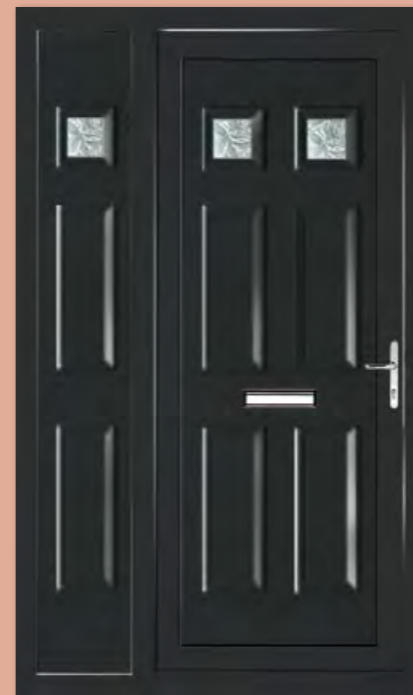

Windsor Two Patterned with Windsor One Patterned Side Panel
Colour Black Brown
Frame Black Brown

Most doors featured are available as: