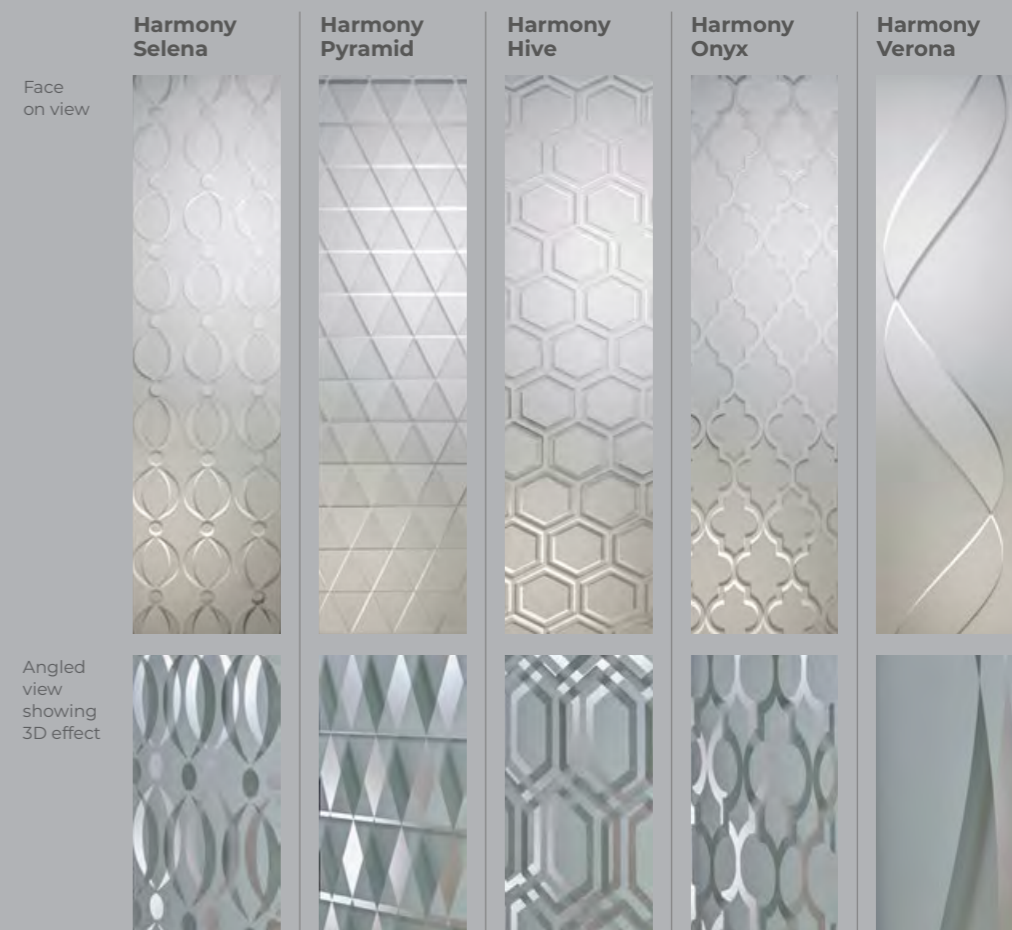

Kensington Two
Colour Chartwell Green
Glass Harmony Onyx
Frame White

Madrid Two
Colour Silver Grey
Glass Harmony Verona
Frame Silver Grey

Monaco One
Colour Anthracite Grey
Glass Harmony Verona
Frame Anthracite Grey

Madrid Two
Colour White
Glass Harmony Selena
Frame White

Rome One
Colour Black Brown
Glass Harmony Pyramid
Frame White

Rome One
Colour White
Glass Harmony Hive
Frame White

MODERN TRIM COLLECTION

If you're looking for a contemporary style that makes a real statement, the Modern Trim Collection, featuring high grade, stainless-steel trims, is the perfect choice for your home.