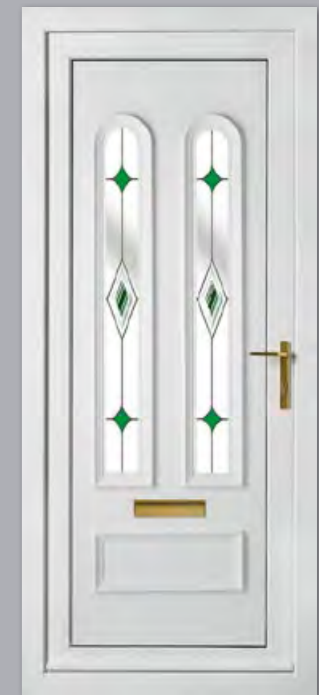

Madrid Two Fused Jewels Green
Colour White
Frame White

Please Note: The fused jewel is smooth and takes the texture from the selected backing glass.