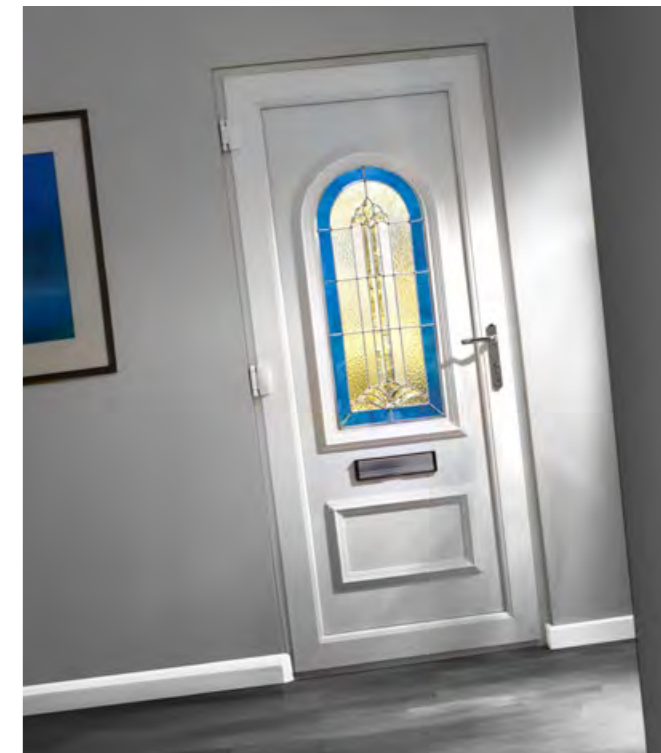

Environmentally Friendly

We're committed to minimising our environmental impact, which is why our PVC-U door panels feature a core material that is both CFC (chlorofluorocarbons) and HCFC (hydrochlorofluorocarbons) free, with none of these ozone depleting components being emitted during the manufacturing process or in situ.

Our panels are recyclable and in addition, manufacturing waste materials are disposed of responsibly wherever possible.